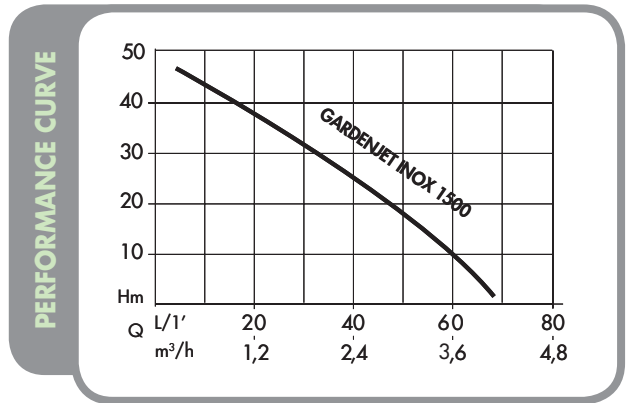

- + stainless steel pump body
- + ergonomic handle
- + self priming pump
- + made in Italy

Model: GARDENJET INOX 1500
Part number: N4176740
Barcode: 801058317213

Single phase self priming garden pump, with stainless steel pump body and single JET impeller to guarantee a greater efficiency.

Technical data

Absorbed power	1100 Watt	Power cable	1.5m H07 RNF
Voltage	230 V	Suction/Delivery port.	33.25 mm (1" M)
Flow rate	4200 l/h	Max. advised suction head	7 m
Max. Head	45 m	Weight	8.5kg
Rated current	4A	Packaging dimensions	39.6x29.6x31.5
N° Impellers	1	PCS per pallet	50
Protection class	IPX4	Accessories	hose connector
Pump body	stainless steel		